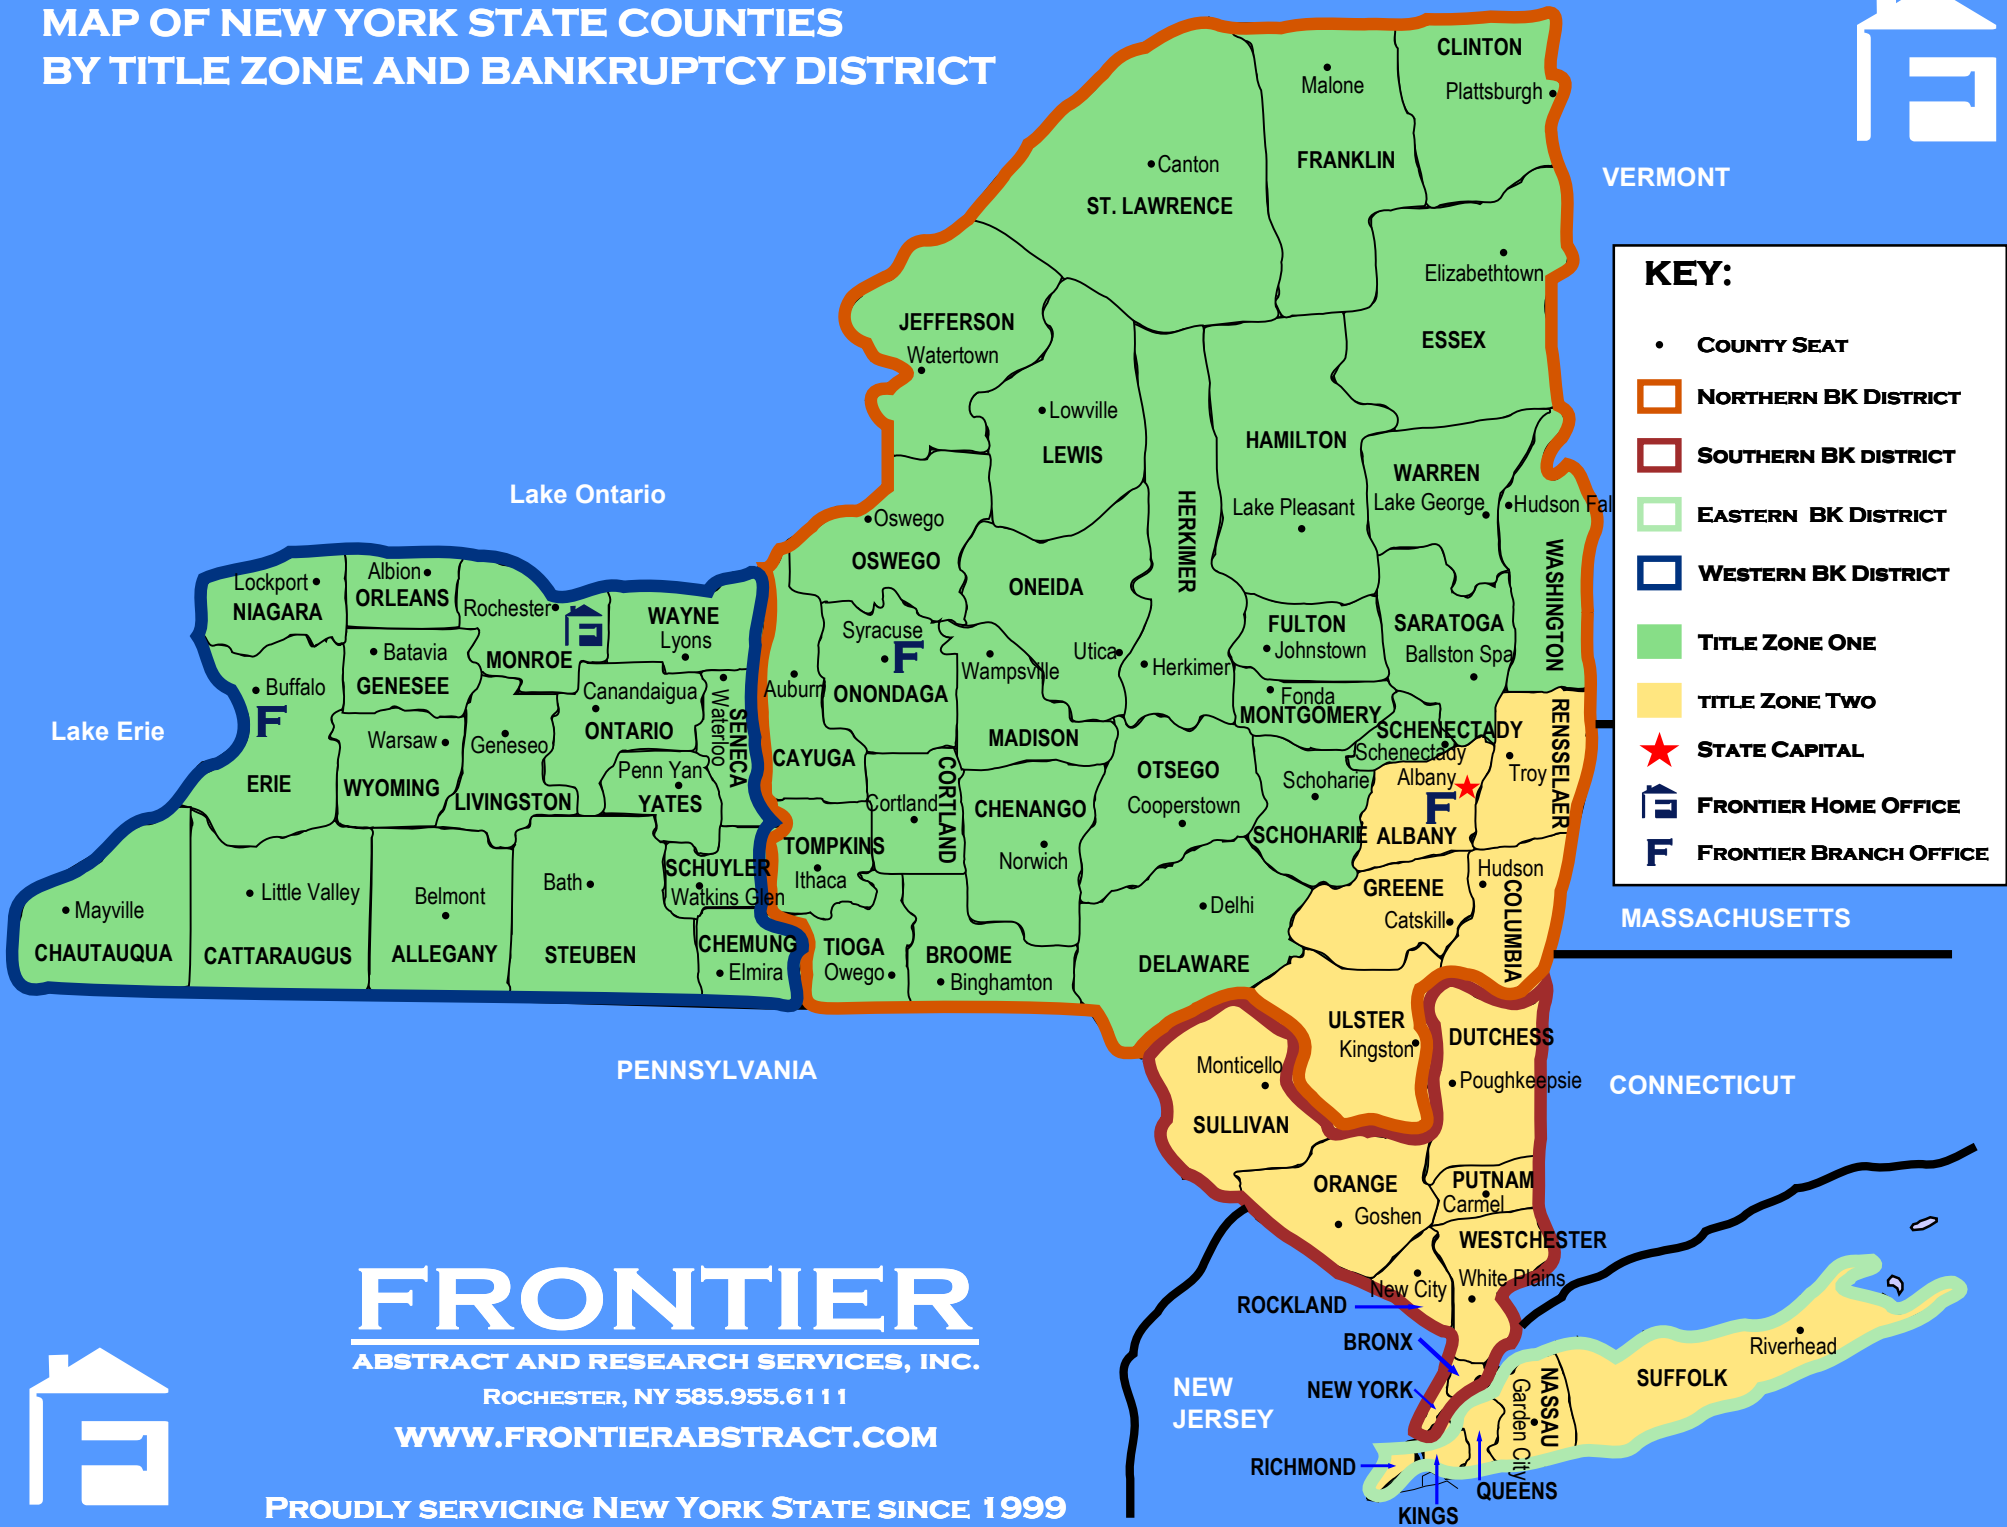

# MAP OF NEW YORK STATE COUNTIES BY TITLE ZONE AND BANKRUPTCY DISTRICT

VERMONT

MASSACHUSETTS

CONNECTICUT

PENNSYLVANIA

NEW JERSEY

**KEY:**

- COUNTY SEAT
- NORTHERN BK DISTRICT
- SOUTHERN BK DISTRICT
- EASTERN BK DISTRICT
- WESTERN BK DISTRICT
- TITLE ZONE ONE
- TITLE ZONE TWO
- ★ STATE CAPITAL
- FRONTIER HOME OFFICE
- F** FRONTIER BRANCH OFFICE

**FRONTIER**  
 ABSTRACT AND RESEARCH SERVICES, INC.  
 ROCHESTER, NY 585.955.6111  
[WWW.FRONTIERABSTRACT.COM](http://WWW.FRONTIERABSTRACT.COM)

PROUDLY SERVICING NEW YORK STATE SINCE 1999